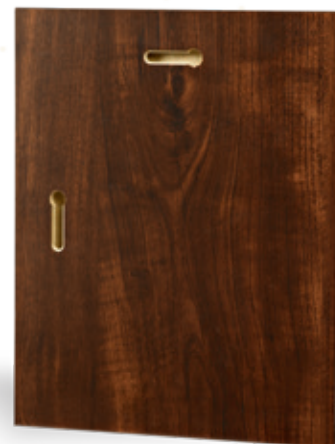

CRY 420 SUB

Placca in legno con cravatta trattamento per sublimazione
Wooden plaque with stand for sublimation

ART. / CODE	MISURA / SIZE	PACK
CRY 420 A SUB	30x22,5	10
CRY 420 B SUB	25x20	10
CRY 420 C SUB	22,5x17,5	10
Spessore / Thickness 15 mm Scatola in cartoncino / Cardboard box		

PLACCA MURO ART. 2

Placca in legno / Wooden plaque

ART. / CODE	MISURA / SIZE	PACK
Placca Muro art. 2 A	30,5x23	16
Placca Muro art. 2 B	25x20	24
Placca Muro art. 2 C	23x18	30
Placca Muro art. 2 D	20x15	40
Spessore / Thickness 15 mm		

SCUDO LEGNO ART. 3

Scudo in legno con supporti in metallo
Wooden shield with metal stands

ART. / CODE	MISURA / SIZE	PIATTO / PLATE	PACK
SCUDO LEGNO ART. 3 A	18x24	ø 14	20
SCUDO LEGNO ART. 3 B	16,5x22	ø 11	20
Spessore / Thickness 18 mm Con scatola inclusa / With box included