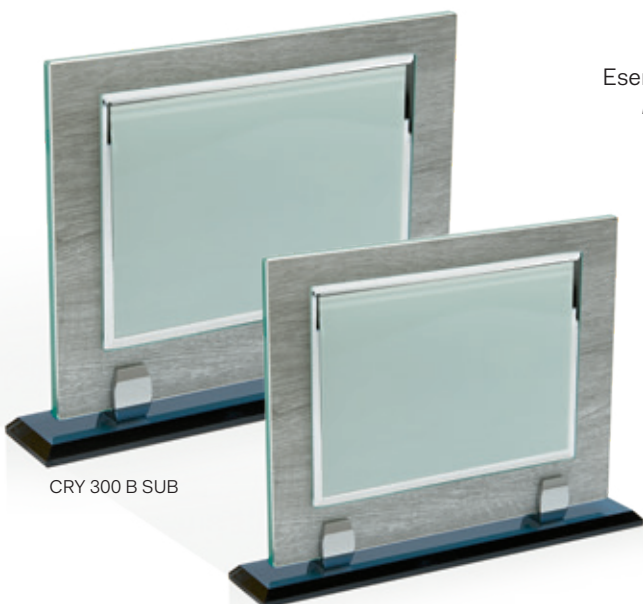

CRY 300 C SUB

Esempio di personalizzazione
Example of customization

CRY 300 B SUB