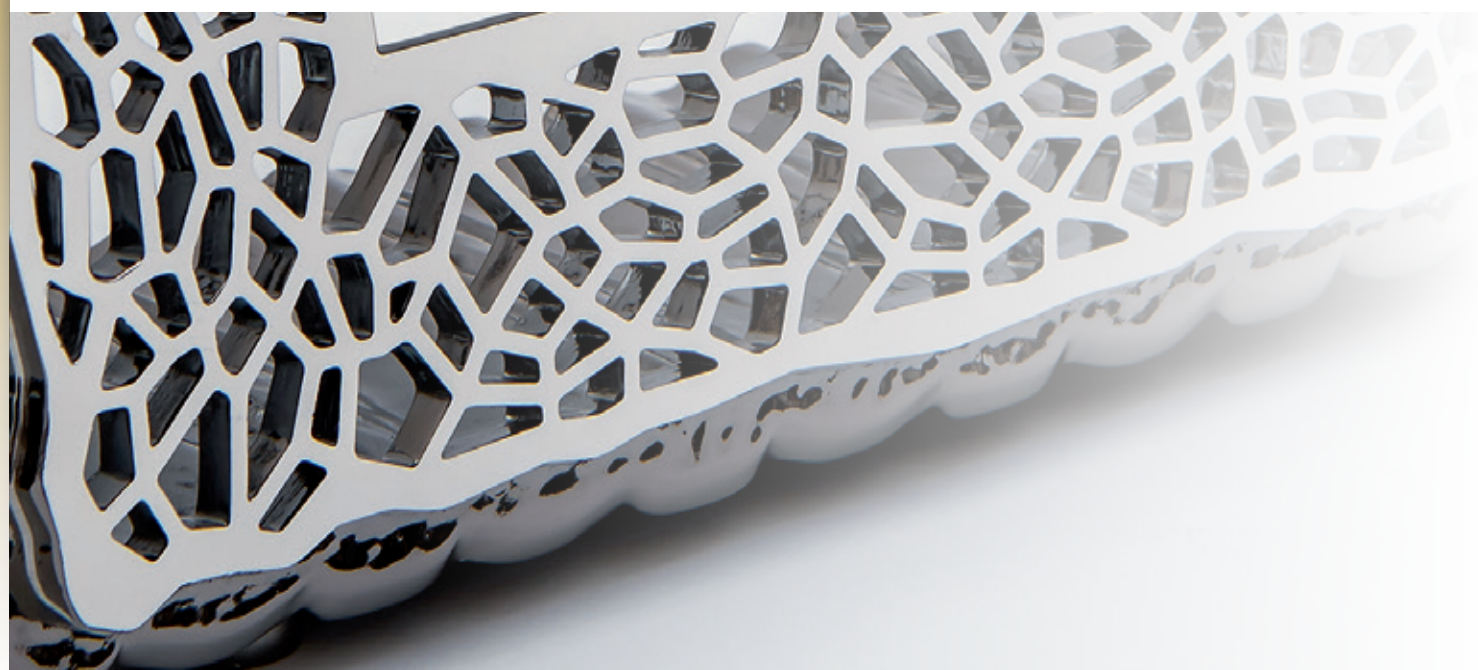

### IMG200 - GOLD

ART. / CODE	MISURA / SIZE	TARGA / PLAQUE
IMG200/A	30x29	18x13
IMG200/B	28x26	16x12
IMG200/C	24x23	12x9

Cornice in resina / Resin frame  
Con scatola inclusa / With box included

IMA201 - SILVER