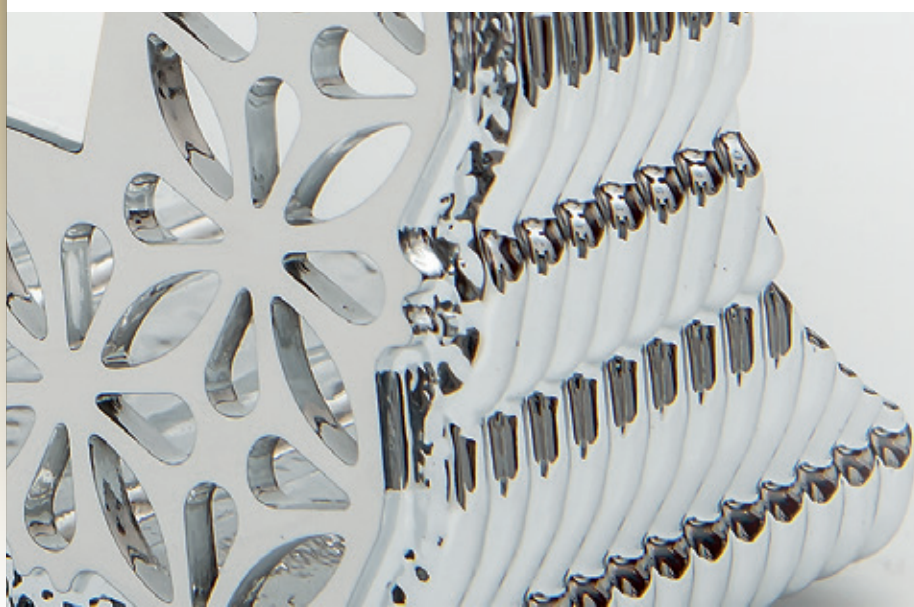

IMC202 - CANNA FUCILE